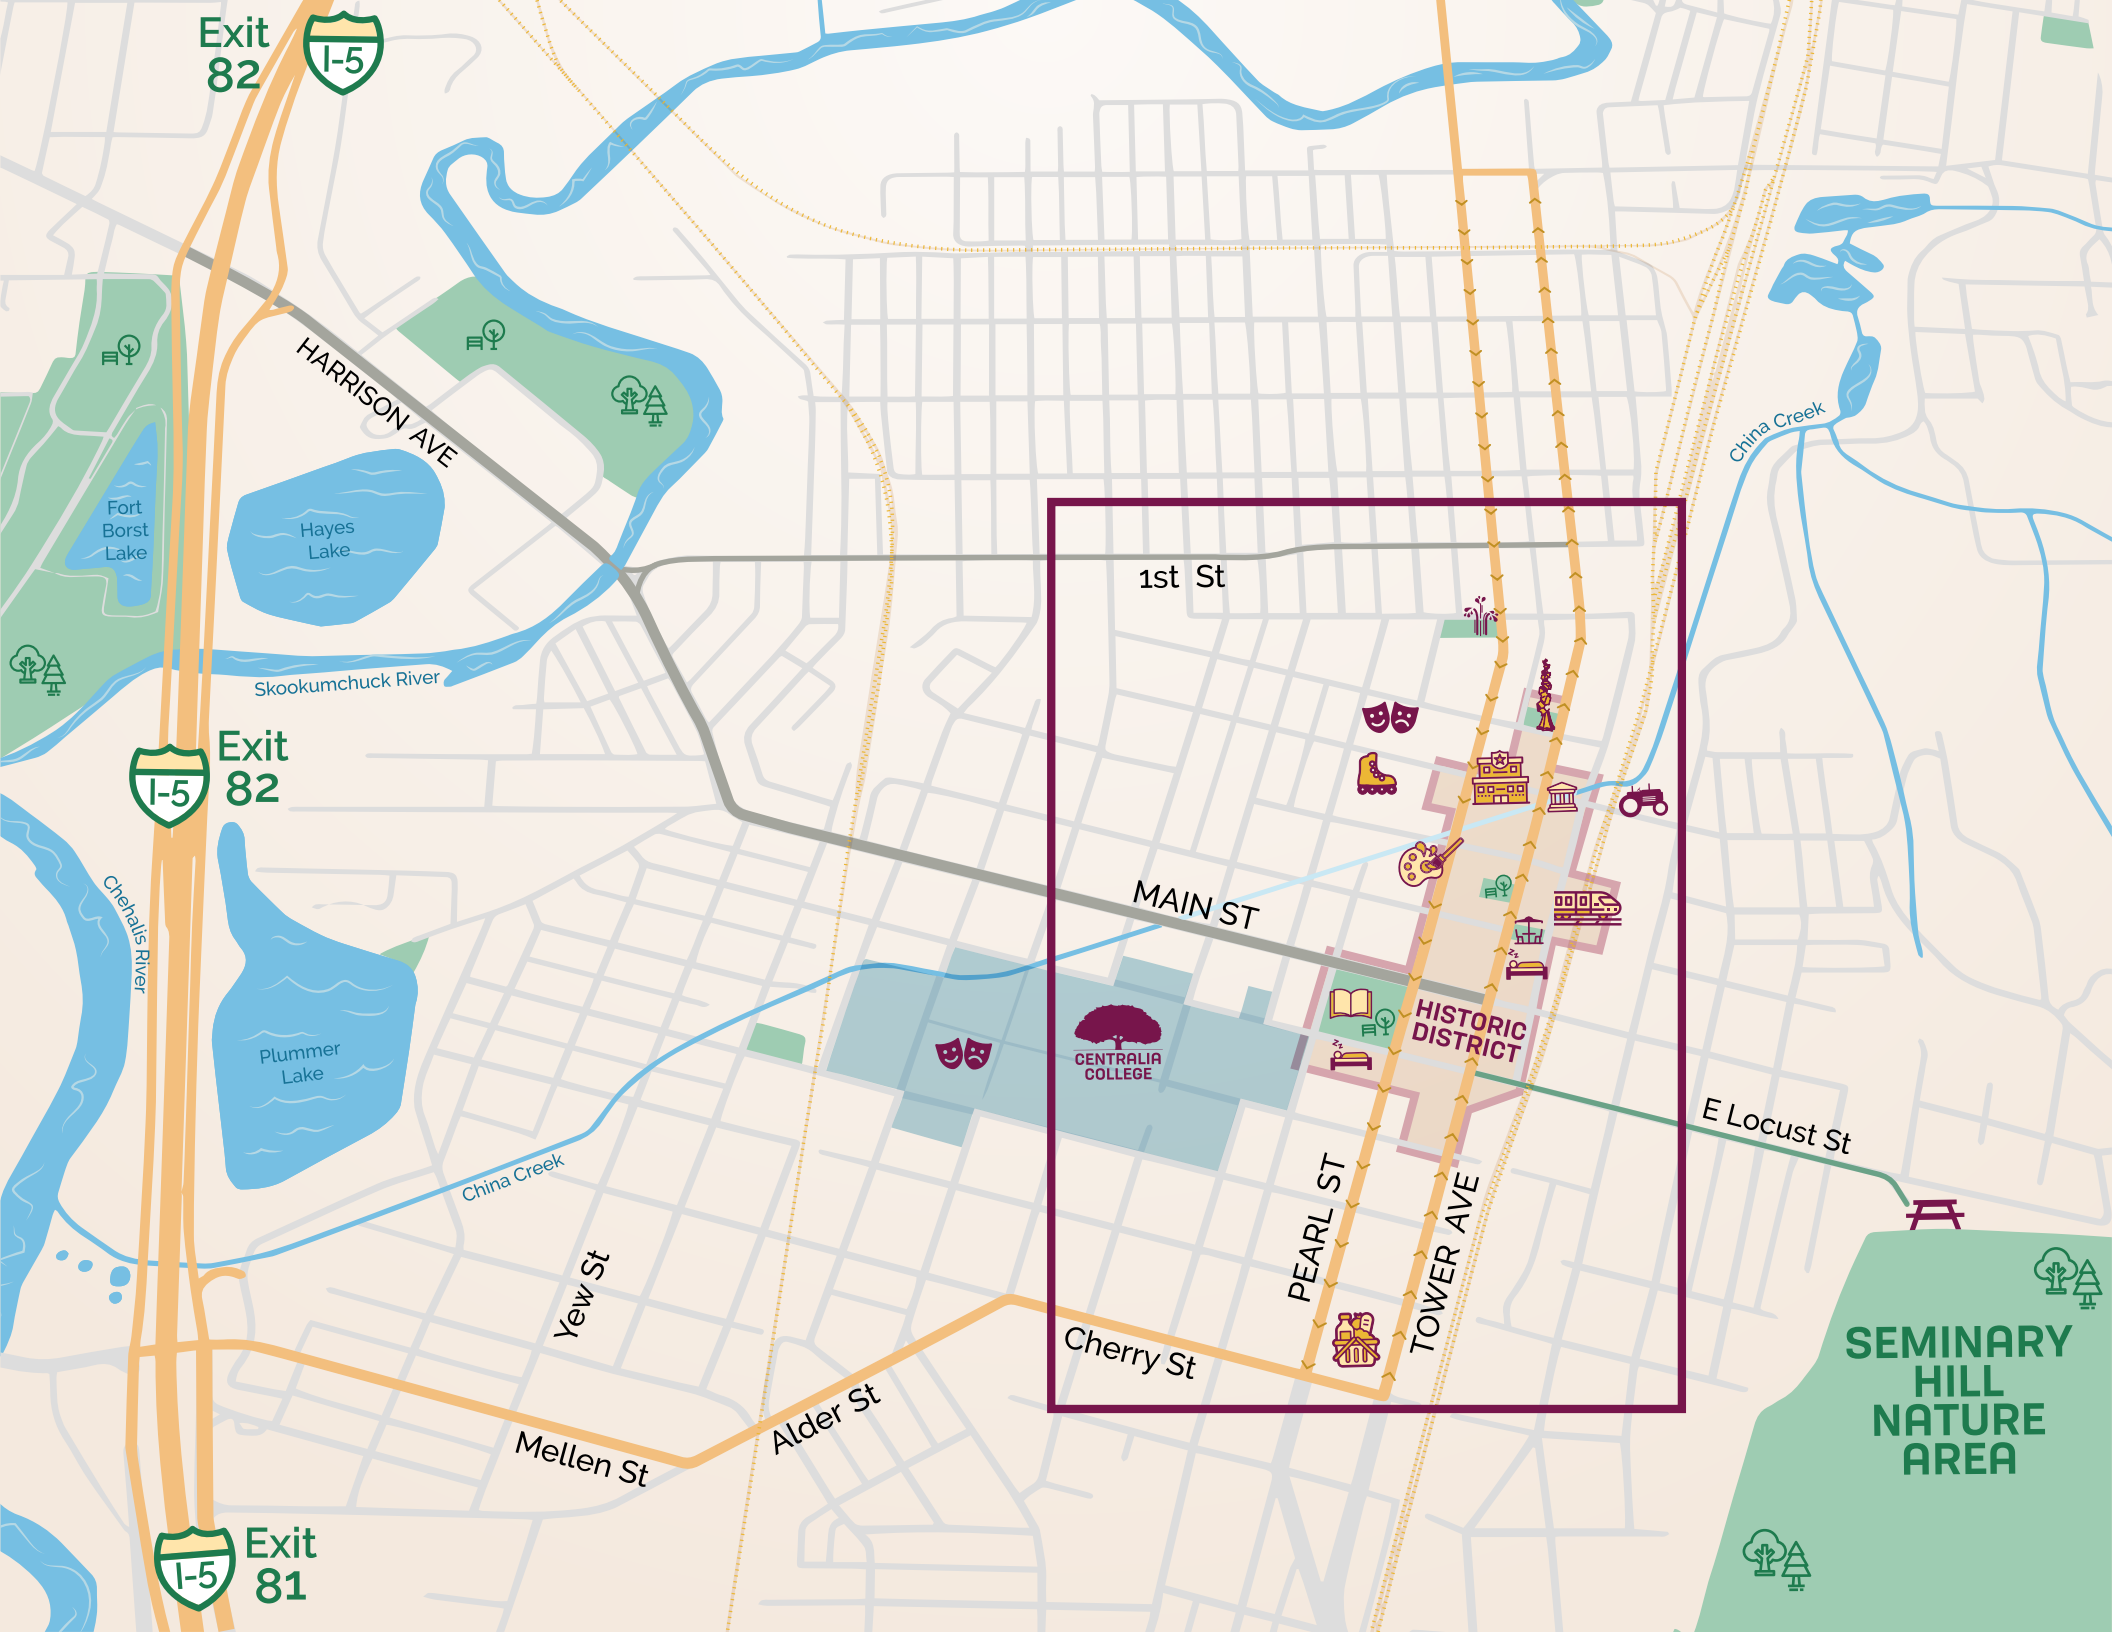

Pear St

Plum St

FULLER'S
MARKET
PLACE

Cherry St

TO SEMINARY HILL
NATURE AREA

E Locust St

TO INTERSTATE 5
AT EXIT 81

Exit 82 I-5

HARRISON AVE

Exit 82 I-5

Plummer Lake

1st St

MAIN ST

HISTORIC DISTRICT

E Locust St

Yew St

Fort Borst Lake

Hayes Lake

Skookumchuck River

Cherhalis River

China Creek

China Creek

TO INTERSTATE 5
AT EXIT 82

1st St

TOWER AVE

E Locust St

GOLD ST

China Creek

China Creek

TO INTERSTATE 5
AT EXIT 81